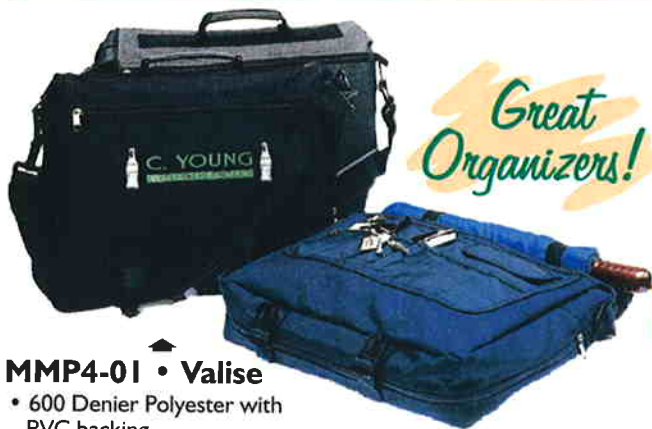

Conference Bags

Great Organizers!

MMP4-01 • Valise

- 600 Denier Polyester with PVC backing
- Adjustable/detachable shoulder strap with shoulder protector
- Webbed, padded carry handle
- Inside pen/pencil/calculator holders
- Zippered front/divided back pocket
- Built-in plastic key tag, change pocket and umbrella loops (umbrella not included)
- Available in • Black • Navy/Black trim
- Approximate size: 16" W x 12.5" H x 5.5" D
- 1 colour/location imprint included in price
- Additional imprint colours extra
- Additional set-up - $40 per colour/location

18	35	50	250	500
25.33	17.15	15.55	13.54	13.03

MMP4-02 • Valise

- Simulated leather with adjustable, detachable shoulder strap
- Inside pen/pencil/calculator holders
- Zippered front pocket
- Divided back pocket
- Built-in metal key tag and change pocket
- Black with burnished metal hardware
- Size: 16" W x 12.5" H x 5.5" D
- 1 colour screen imprint included in price
- Additional imprint colours extra
- Additional set-up $40 per colour/location
- Debossing and Embroidery available. Please call for pricing.