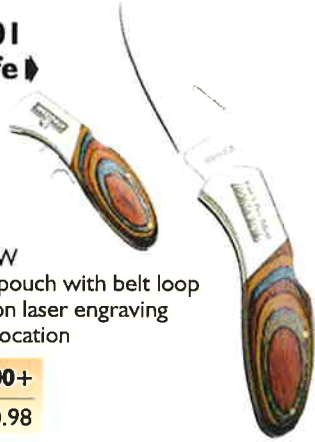

1-11	12-24	25-49	50-99	100	250+
110.00	105.00	100.00	95.00	90.00	85.00

▶ MMP16-08M • MMP16-08L Men's and Ladies' Timex Watches

Among the most recognized brand names in the world, these Timex watches come with a 1 year warranty and feature stainless steel bracelets with removable links, Indiglo night-light; water resistant 30 to 50 metres.
Up to 4 colour imprint available on dial.
Clasp engraving available on selected styles.

	25-99	100-499	Die Charges
1 colour	86.79	78.79	45.00
2 colour	89.34	81.34	60.00
3 colour	91.89	83.89	90.00
4 colour	94.44	86.44	115.00

▶ MMP16-09M • MMP16-09L Men's and Ladies' Timex Watches

Timex Classics Collection watches come with a 1 year warranty and feature leather straps, Indiglo night-light and are water resistant 30 to 50 metres.
Up to 4 colour imprint available on dial.

	25-99	100-499	Die Charges
1 colour	51.79	47.29	45.00
2 colour	54.34	49.84	60.00
3 colour	56.19	52.39	90.00
4 colour	59.44	54.94	115.00

MMP17-01 Wood Handle Knife

- Executive grade single blade lock knife
- All stainless steel construction with layered wood handle
- Size - 1 3/8" H x 4" W
- Imprint area 1/2" H x 1" W
- Packaging - nylon velcro pouch with belt loop
- Price includes one location laser engraving
- Set-up charge - \$45 per location