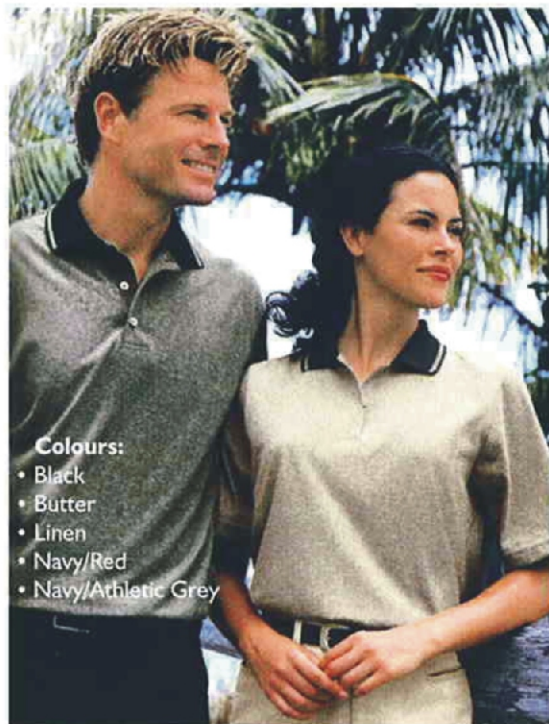

Colours:
• Black
• Butter
• Linen
• Navy/Red
• Navy/Athletic Grey

	12	24	48	72	144
	34.85	34.08	33.35	32.10	31.85
Ladies'/Men's 2XL add $2.50 each					
Men's 3XL - 4XL add $4.00 each					

◆ MMP12B-03 Cotton Twill Shirt

721 - Long Sleeve
722 - Short Sleeve
8.5 oz. 100% pre-shrunk cotton brushed twill. Adult sizes S - 3XL

◆ MMP12B-04 Men's and Ladies' Mini Stripe Fine Jersey Golf Shirt

Two colour mini stripe body with open neck placket with contrasting striped collar. Cuffs on men's style. Ladies' fashion cut has hemmed sleeves. 100% ring-spun combed cotton, pre-shrunk.