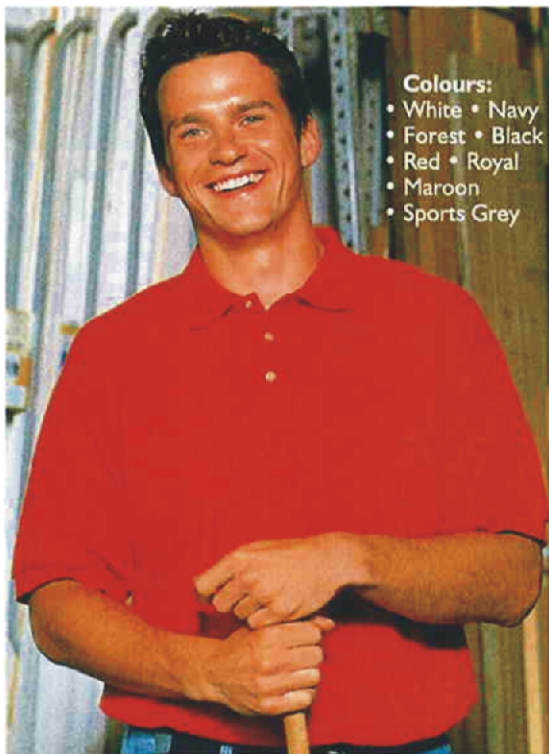

12	24	48	72	144
15.90	15.15	13.95	12.26	11.10

MMP12A-11 Polyester Fleece Scarf

Detailed with black contrast piping around outer edge.

12	24	48	72	144
17.40	16.65	15.38	13.60	12.30

Colours:
 • White • Navy
 • Forest • Black
 • Red • Royal
 • Maroon
 • Sports Grey